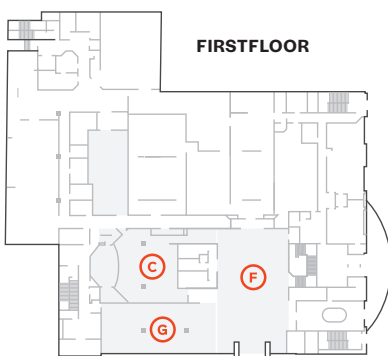

## Event Space Rental Rates

Saturdays | Full Day (4+ Hour Event Time)

Room	Capacity	Price
<b>Indoor</b>		
Conference Room	10	\$900
Board Room	40	\$1,500
Theater	150	\$400 per hour
Loft	180 theater, 300 seated, 400 cocktail	\$5,000
Upper Atrium (after 5 only Tuesday–Sunday)	50 seated, 200 cocktail	\$2,500
Lower Atrium (after 5 only Tuesday–Sunday)	400 cocktail, 180 seated	\$4,000
Reception Gallery	350 reception, 150 seated	\$4,000
<b>Outdoor</b>		
Plaza Pavilion	180 seated, 250 reception	\$2,500
Main Street Pavilion	100 seated, 180 reception	\$2,500
Boyd Plaza Lawn	125 seated, 225 reception	\$2,000
Entire Boyd Plaza	Reception 1000	\$4,000

- A Conference Room
- B Board Room
- C Theater
- D Loft
- E Upper Atrium
- F Lower Atrium
- G Reception Gallery
- H Plaza Pavilion
- I Main Street Pavilion
- J Boyd Plaza Lawn

Prices as of February 2023. Subject to change.