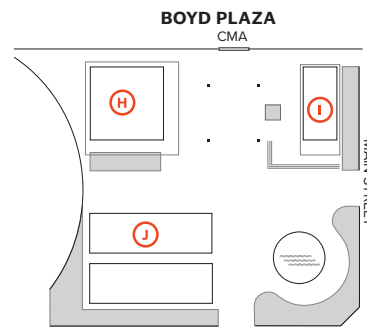

# the Columbia Museum of ART

## Event Space Rental Rates

Saturdays | Full Day (4+ Hour Event Time)

Room	Capacity	Price
<b>Indoor</b>		
Conference Room	10	\$900
Board Room	40	\$1,500
Theater	150	\$400 per hour
Loft	180 theater, 300 seated, 400 cocktail	\$5,000
Upper Atrium (after 5 only Tuesday–Sunday)	50 seated, 200 cocktail	\$2,500
Lower Atrium (after 5 only Tuesday–Sunday)	400 cocktail, 180 seated	\$4,000
Reception Gallery	350 reception, 150 seated	\$4,000
<b>Outdoor</b>		
Plaza Pavilion	180 seated, 250 reception	\$2,500
Main Street Pavilion	100 seated, 180 reception	\$2,500
Boyd Plaza Lawn	125 seated, 225 reception	\$2,000
Entire Boyd Plaza	Reception 1000	\$4,000

- A Conference Room
- B Board Room
- C Theater
- D Loft
- E Upper Atrium
- F Lower Atrium
- G Reception Gallery
- H Plaza Pavilion
- I Main Street Pavilion
- J Boyd Plaza Lawn

Prices as of February 2023. Subject to change.