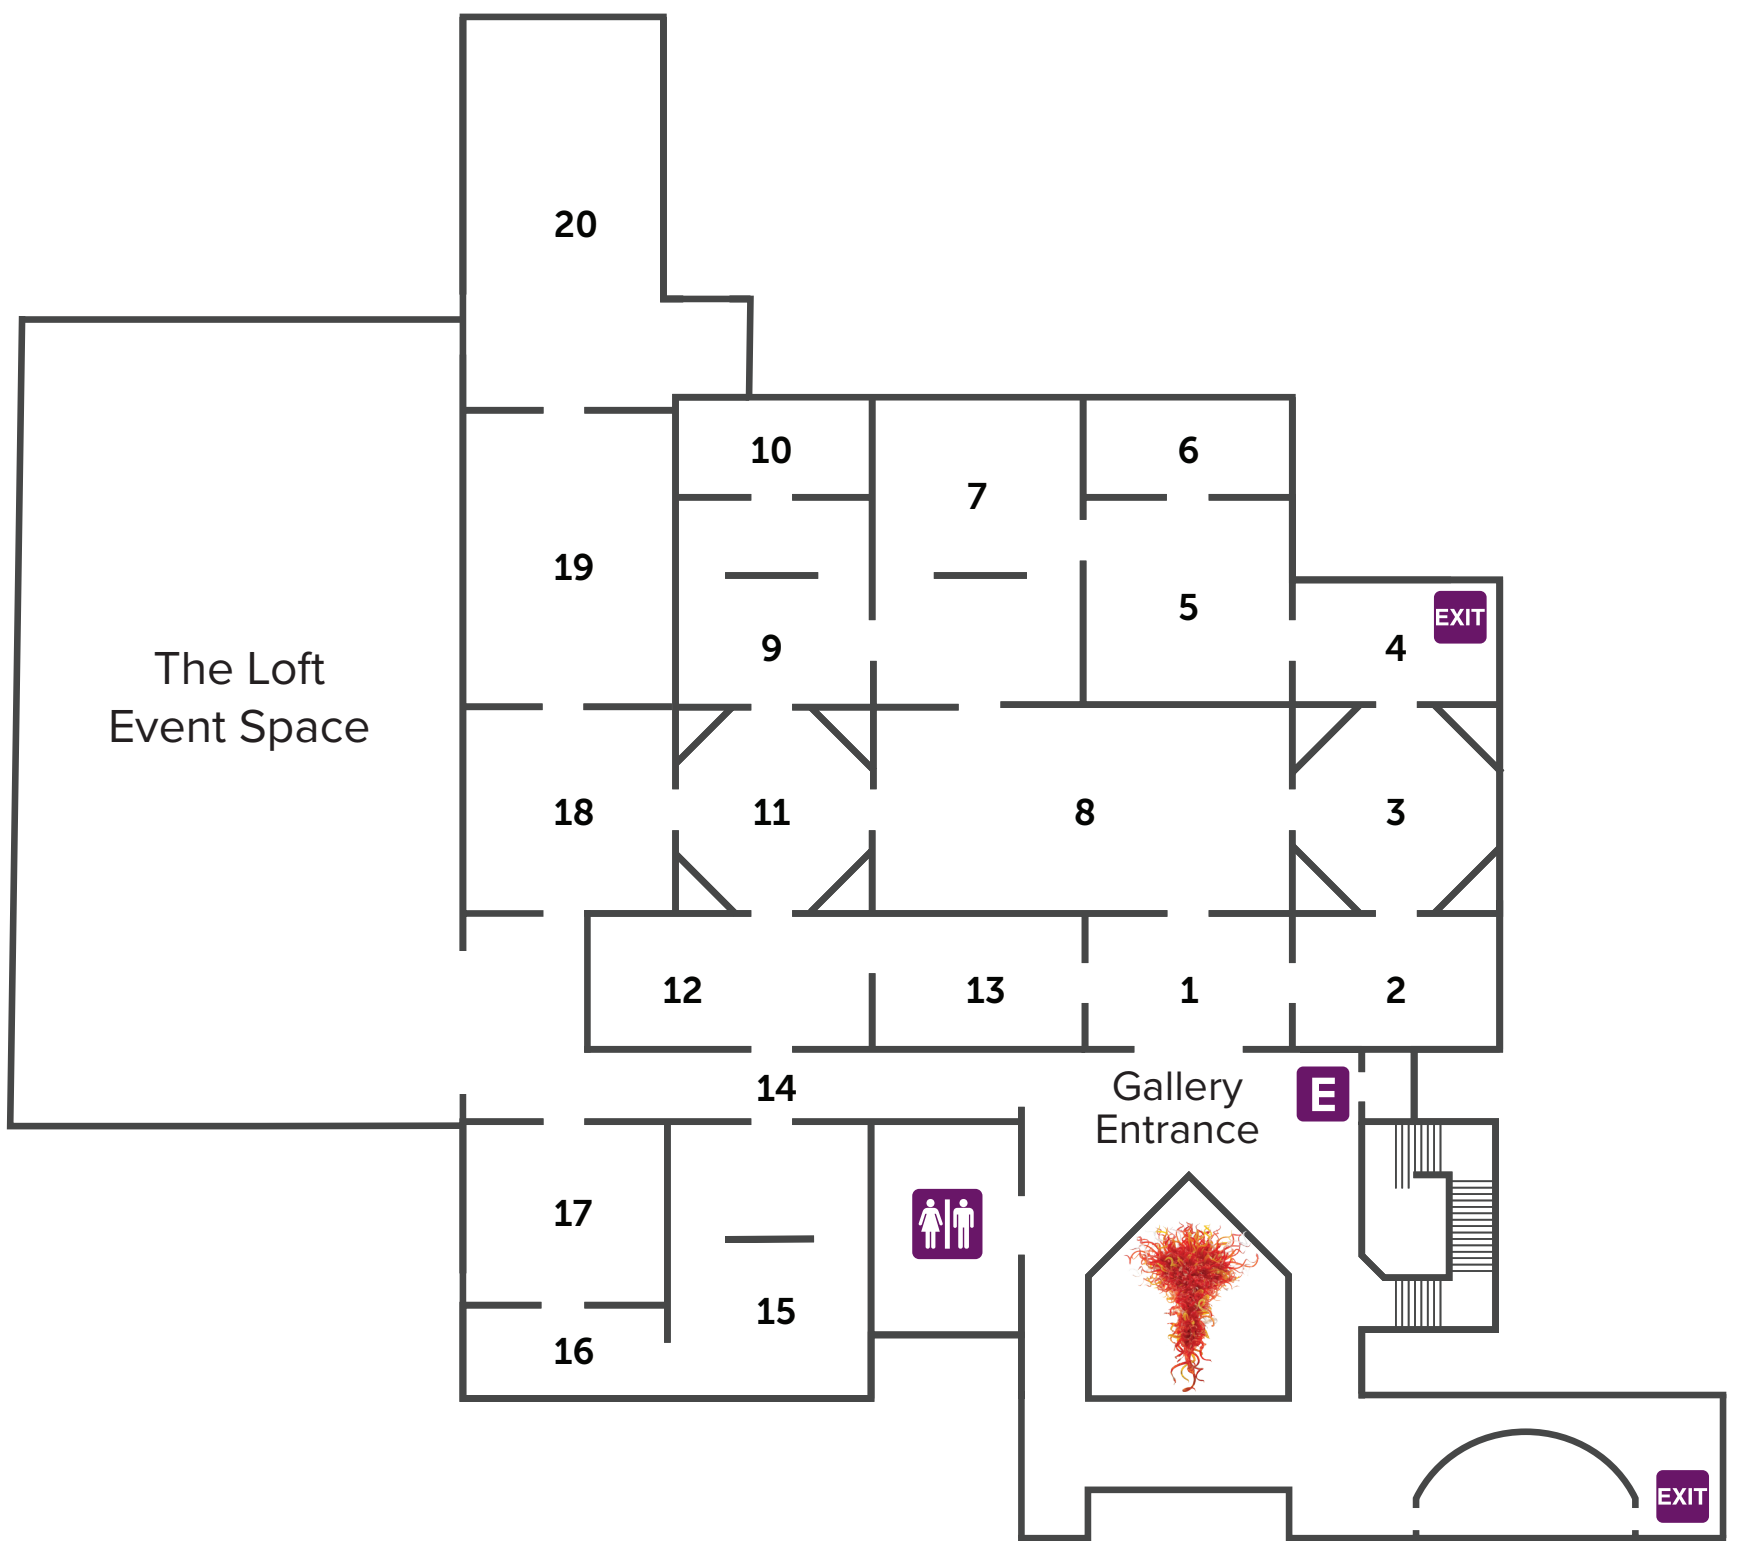

First Floor

Featured Exhibitions

-  Emergency Exit
-  Restrooms
-  Elevator

Second Floor

Collection Galleries

Gallery Themes

1. Orientation
2. Gods and Heroes
3. Visions from Beyond
4. Legends
5. Art and Identity
6. Modern Rhythms
7. Vice and Virtue
8. What Gets on the Walls
9. Portraiture, Genre, and Still Life
10. Still Life in Real Life
11. Veils of Atmosphere
12. Sergio Hudson
13. Art and Industry
14. Sergio Hudson
15. Place
16. Artistic Interiors of the Late 19th Century
17. Chance in Art
18. Home, Work, Play
19. Postwar Experimentation
20. Contemporary Art